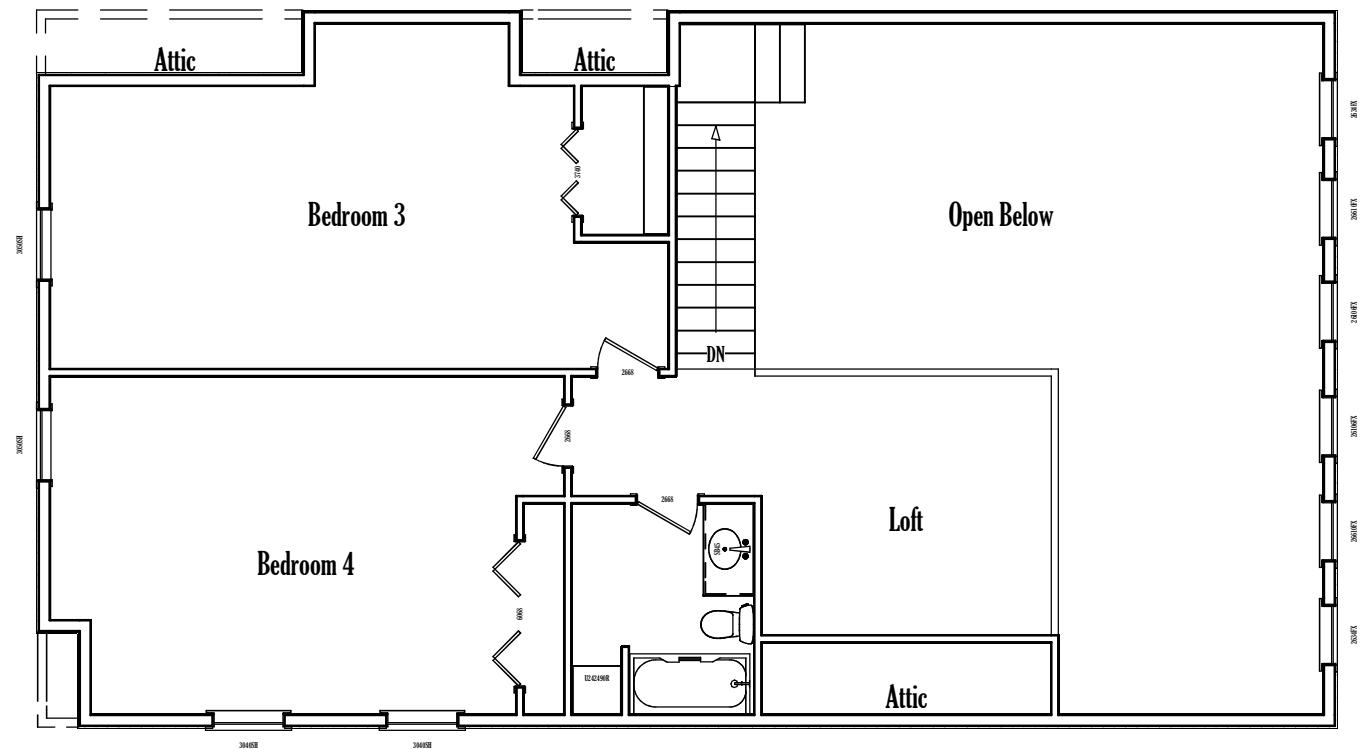

1st Floor

# The Telluride

1st Floor - 1613 sq. ft.  
 2nd Floor - 980 sq. ft.  
 4 Bed, 3 Bath, and Loft  
 30 x 54

2nd Floor