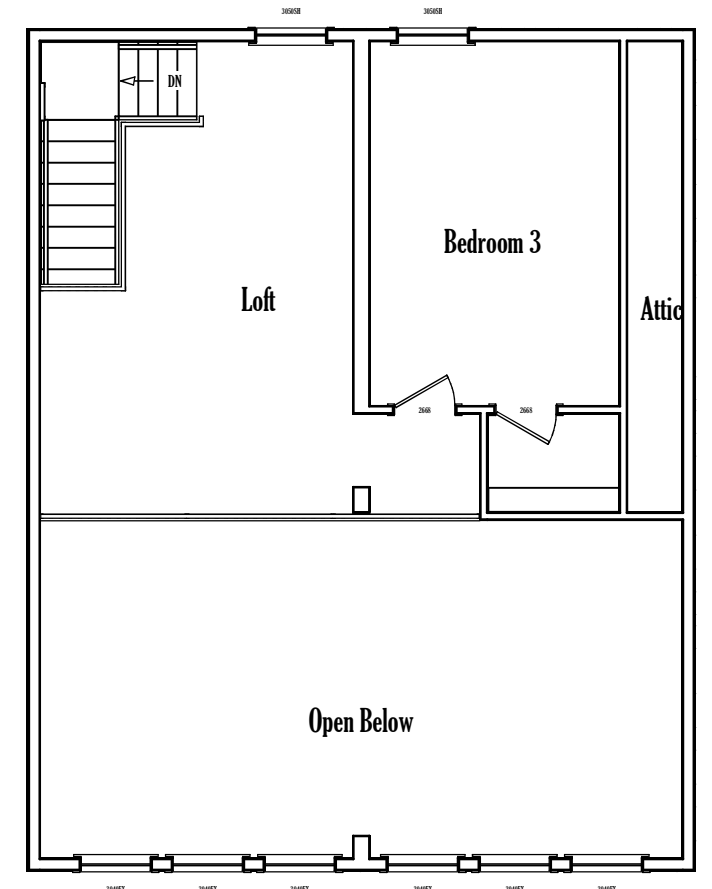

1st Floor

Optional Loft >

The Silverton

1st Floor - 17985 sq. ft.
 Optional Loft - 460 sq. ft.
 2-3. Bed, 3 Bath
 55 x 35